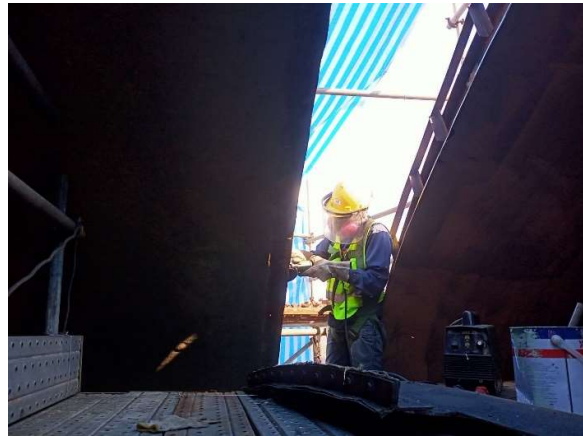

# Daily Report

**Job name:** Expansion Joint Flue Gas Outlet

**Description:** Installation Expansion Joint Belt 80%

**Picture**

**Remark:**

**Date:** 14/01/2024

# Daily Report

**Job name:** Expansion Joint Absorber Outlet to Clean Gas

**Description:** Remove Expansion Joint Frame 100%

**Picture**

Remark:

Date: 14/01/2024

# Daily Report

**Job name:** Expansion Joint Clean Gas to GGH

**Description:** Installation Expansion Joint Frame 60%

**Picture**

Remark:

**Date: 14/01/2024**